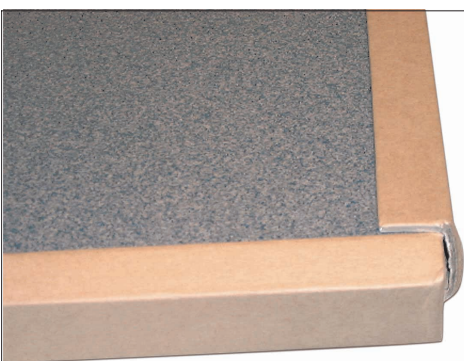

ELTETE U-PROFILES

▶ FOR INNOVATIVE AND ENVIRONMENTALLY FRIENDLY PACKAGING

We can provide a wide range of U-profiles with several dimensions and colour options, even with printing.

Flooring manufacturers can switch from soft and complicated boxes to rigid U-profiles.

The U-profile is a 100% cartonboard product designed to protect surfaces from scratches and from heavy impact. The dimensions and strength can be chosen from a wide range according to the need.

Naturally the package still has to look appealing, so we can provide the product in brown or white and even with printing.

- to protect delicate surfaces
- to prevent damage caused by heavy impact
- to support the overall package
- to separate into smaller units
- 100% recyclable

B with PE-foam

► Standard range:

with equal sides

► Additional options

We can provide u-profiles with one or several notches.

► Using profiles

► Qualities

U-profiles can be provided in brown and white. To personalize the product, we can print company names, logos and other advertising texts using up to 4 colours. All our products are 100% cartonboard.