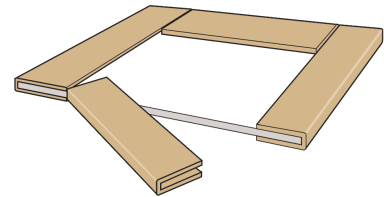

The U-profile is a 100% cartonboard product designed to protect surfaces from scratches and from heavy impact. The dimensions and strength can be chosen from a wide range according to the need.

Naturally the package still has to look appealing, so we can provide the product in brown or white and even with printing.

- to protect delicate surfaces
- to prevent damage caused by heavy impact
- to support the overall package
- to separate into smaller units
- 100% recyclable

B with PE-foam

► Standard range:

with equal sides

with unequal sides

► Sizes

A mm	B mm	C, C ¹ or C ² mm	D mm
50-7000	20-200	20-100	1-5

$$C^1 + B + C^2$$

Minimum60 mm

Maximum400 mm

N.B.

B is an inside measurement, C¹ and C² are measured from the outside.

► Additional options

We can provide u-profiles with one or several notches.

► Using profiles

► Qualities

U-profiles can be provided in brown and white. To personalize the product, we can print company names, logos and other advertising texts using up to 4 colours. All our products are 100% cartonboard.