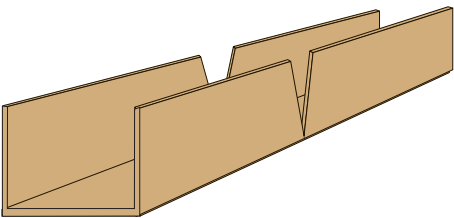

The U-profile is a 100% cartonboard product designed to protect surfaces from scratches and from heavy impact. The dimensions and strength can be chosen from a wide range according to the need.

Naturally the package still has to look appealing, so we can provide the product in brown or white and even with printing.

- to protect delicate surfaces
- to prevent damage caused by heavy impact
- to support the overall package
- to separate into smaller units
- 100% recyclable

B with PE-foam

► Standard range:

with equal sides

with unequal sides

► Sizes

A mm	B mm	C, C ¹ or C ² mm	D mm
50-7000	20-200	20-100	1-5

$$C^1 + B + C^2$$

Minimum60 mm

Maximum400 mm

N.B.

B is an inside measurement, C¹ and C² are measured from the outside.

► Additional options

We can provide u-profiles with one or several notches.

► Using profiles

► Qualities

U-profiles can be provided in brown and white. To personalize the product, we can print company names, logos and other advertising texts using up to 4 colours. All our products are 100% cartonboard.