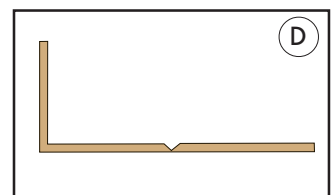

ELTETE U-PROFILES

▶ FOR INNOVATIVE AND ENVIRONMENTALLY FRIENDLY PACKAGING

We can provide a wide range of U-profiles with several dimensions and colour options, even with printing.

Flooring manufacturers can switch from soft and complicated boxes to rigid U-profiles.

Laminate and furniture producers have noticed the advantages of U-profiles.

As the current trend in packaging is to eliminate unnecessary materials and find a green solution, through product development we are trying to help our customers reach that goal.

The U-profile is a 100% cartonboard product designed to protect surfaces from scratches and from heavy impact. The dimensions and strength can be chosen from a wide range according to the need.

Naturally the package still has to look appealing, so we can provide the product in brown or white and even with printing.

- to protect delicate surfaces
- to prevent damage caused by heavy impact
- to support the overall package
- to separate into smaller units
- 100% recyclable

B with PE-foam