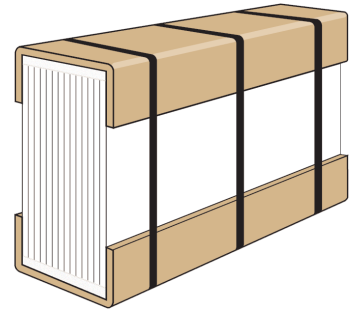

The U-profile is a 100% cartonboard product designed to protect surfaces from scratches and from heavy impact. The dimensions and strength can be chosen from a wide range according to the need.

Naturally the package still has to look appealing, so we can provide the product in brown or white and even with printing.

- to protect delicate surfaces
- to prevent damage caused by heavy impact
- to support the overall package
- to separate into smaller units
- 100% recyclable

B with PE-foam

► Standard range:

with equal sides

with unequal sides

► Sizes

A mm	B mm	C, C ¹ or C ² mm	D mm
50-7000	20-200	20-100	1-5

$$C^1 + B + C^2$$

Minimum60 mm

Maximum400 mm

N.B.

B is an inside measurement, C¹ and C² are measured from the outside.

► Additional options

We can provide u-profiles with one or several notches.

► Using profiles

► Qualities

U-profiles can be provided in brown and white. To personalize the product, we can print company names, logos and other advertising texts using up to 4 colours. All our products are 100% cartonboard.