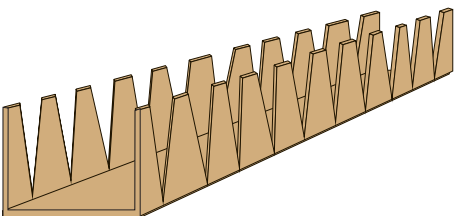

► Standard range:

with equal sides

with unequal sides

► Sizes

A mm	B mm	C, C¹ or C² mm	D mm
50-7000	20-200	20-100	1-5

$$C^1 + B + C^2$$

Minimum .....60 mm

Maximum .....400 mm

N.B.

B is an inside measurement, C¹ and C² are measured from the outside.

► Additional options

We can provide u-profiles with one or several notches.

► Using profiles

► Qualities

U-profiles can be provided in brown and white. To personalize the product, we can print company names, logos and other advertising texts using up to 4 colours. All our products are 100% cartonboard.

ELTETE TPM LTD
P.O. Box 94
07901 Loviisa,
FINLAND

Tel. + 358 (0)19 510 31
Fax + 358 (0)19 510 3200
E-mail: info@eltete.com
Internet: www.eltete.com