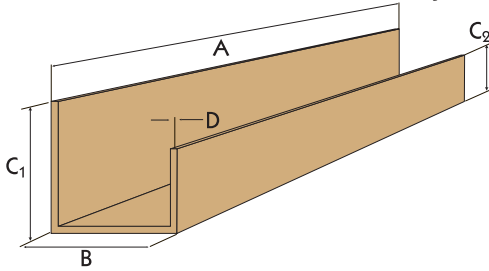

The U-profile is a 100% cartonboard product designed to protect surfaces from scratches and from heavy impact. The dimensions and strength can be chosen from a wide range according to the need.

Naturally the package still has to look appealing, so we can provide the product in brown or white and even with printing.

- to protect delicate surfaces
- to prevent damage caused by heavy impact
- to support the overall package
- to separate into smaller units
- 100% recyclable

B with PE-foam

► Standard range:

with equal sides

with unequal sides

► Sizes

A mm	B mm	C, C ¹ or C ² mm	D mm
50-7000	20-200	20-100	1-5

$$C^1 + B + C^2$$

Minimum60 mm

Maximum400 mm

N.B.

B is an inside measurement, C¹ and C² are measured from the outside.