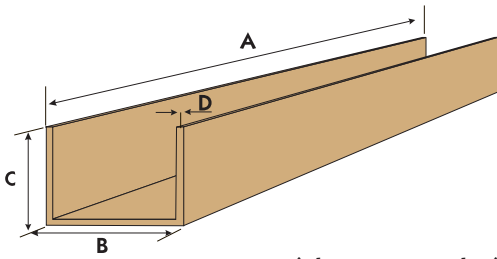

The U-profile is a 100% cartonboard product designed to protect surfaces from scratches and from heavy impact. The dimensions and strength can be chosen from a wide range according to the need.

Naturally the package still has to look appealing, so we can provide the product in brown or white and even with printing.

- to protect delicate surfaces
- to prevent damage caused by heavy impact
- to support the overall package
- to separate into smaller units
- 100% recyclable

B with PE-foam

► Standard range:

with equal sides

with unequal sides

► Sizes

A mm	B mm	C, C ¹ or C ² mm	D mm
50-7000	20-200	20-100	1-5

$$C^1 + B + C^2$$

Minimum60 mm

Maximum400 mm

N.B.

B is an inside measurement, C¹ and C² are measured from the outside.